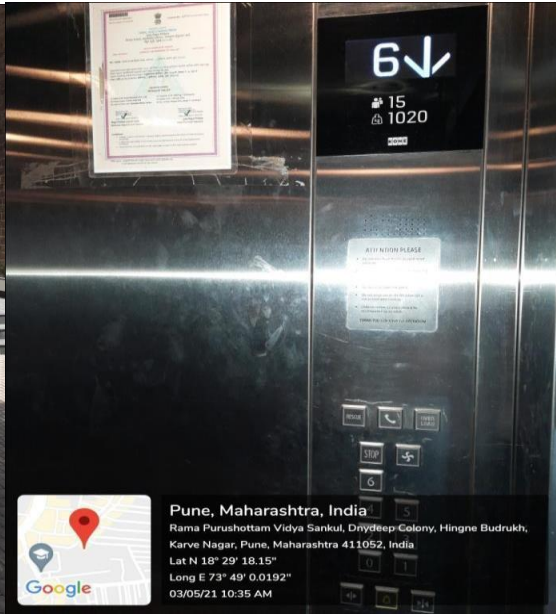

7.1.1 Institutional Values and Social Responsibilities

Sr. No.	Particulars
1	Report on Gender Equity Initiatives
2	Geo Tagged Photos of facilities
3	CCTV Details
4	Fire Extinguisher
5	MKSSS's Baya Karve Women's Study Center
6	Anti Ragging Committee
7	Girls Common Room/Sick Room
8	Child Care center :Sangopan Palanaghar

CCTV at Parking

Security Guard At Main Gate

Ramp at Ground Floor Parking

Lift

Fire Extinguishers and Fire Shaft in Corridor

Counseling Baya Karve Kendra

MKSSS's Baya Karve women's study center

Baya Karve women's study center has proved to be a good medium for studying various women related issues and conducting specific developmental projects.